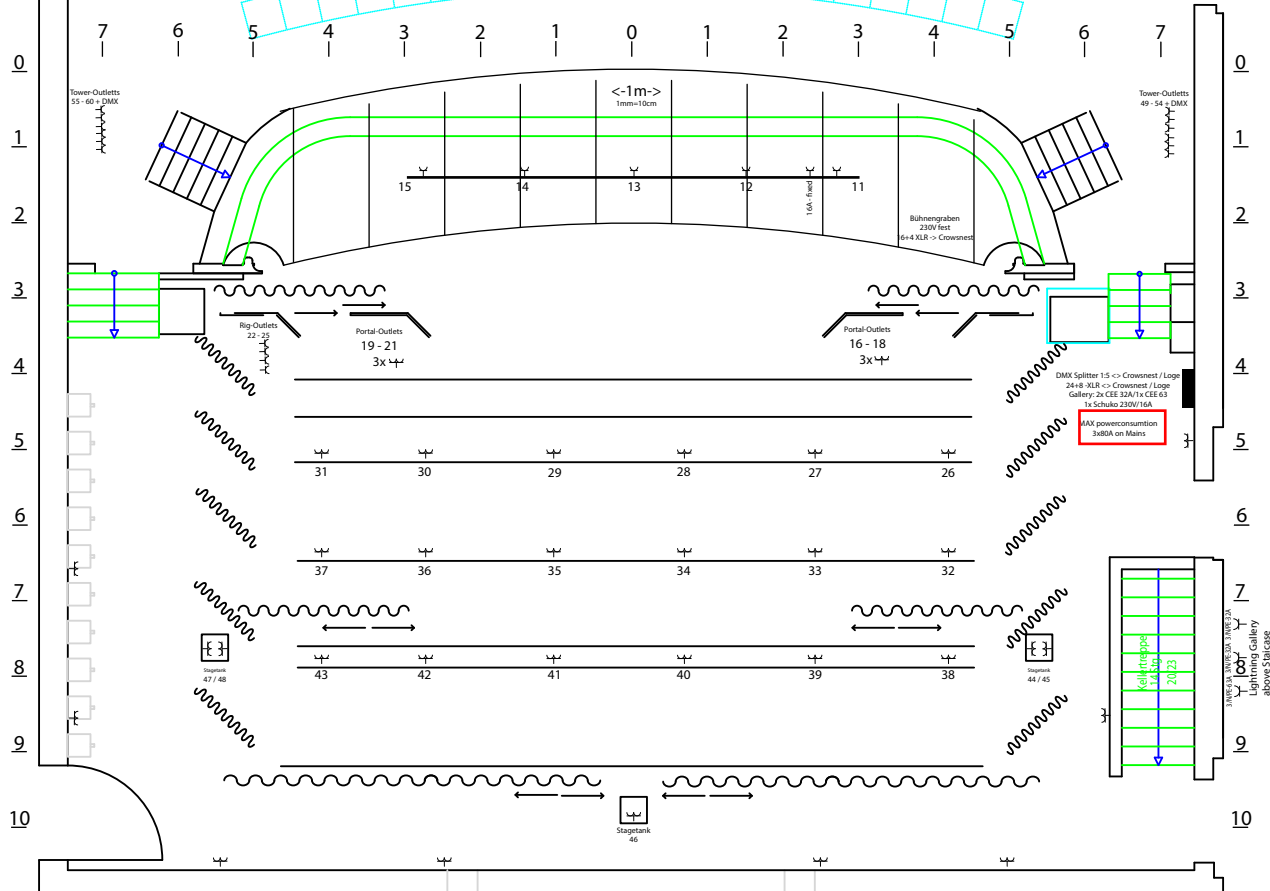

FOH

“Option - Crowsnest”

Sound: 24+8 XLR to stage
 16+4 to orchestra pit
 Light: Artnet Cat5 / 1x DMX to stage
 Power: 3x 230V/16A single phases

FOH
“Option - Seated”
Distance to stage: 18,5m

Sound: 24+8 XLR to stage
 Light: 1x DMX to stage
 Power: 3x 230V/16A single phases

⚡ Dimmer-Channels: Max. 230V/10A (Typ F, CEE 7/4)
 ⚡ Non-dimmer Wallsockets: Max. 230V/16A (Typ F, CEE 7/4)
 ⚡ 3-Phase Wallsocket 400V (3L+N+PE, 6h, IEC 60309)