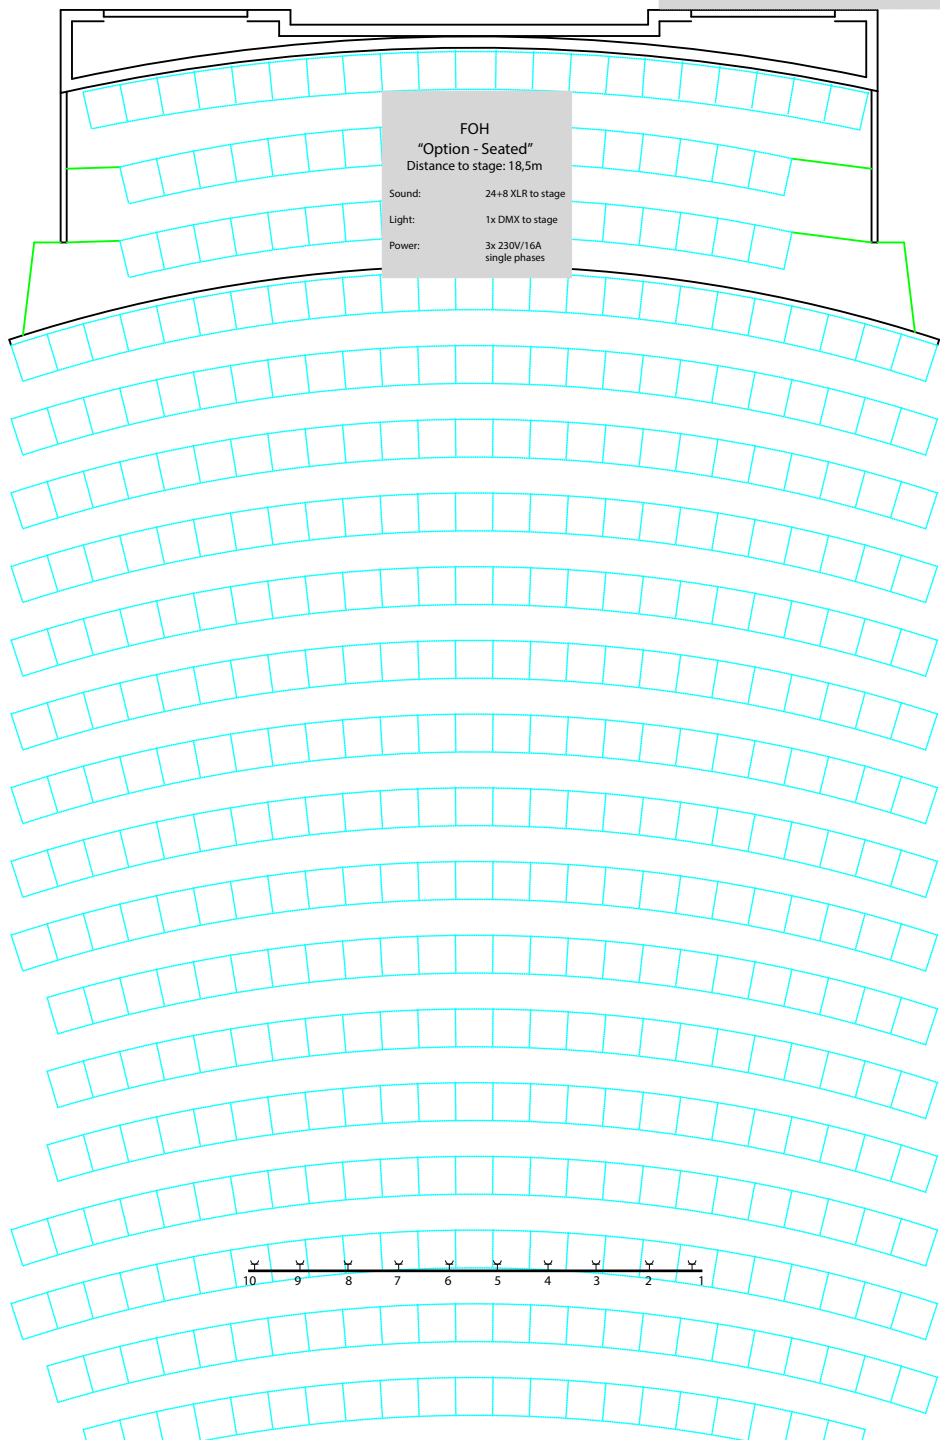

FOH

“Option - Crowsnest”

Sound: 24+8 XLR to stage
 16+4 to orchestra pit
 Light: Artnet Cat5 / 1x DMX to stage
 Power: 3x 230V/16A single phases

FOH
“Option - Seated”
Distance to stage: 18,5m

Sound: 24+8 XLR to stage
 Light: 1x DMX to stage
 Power: 3x 230V/16A single phases