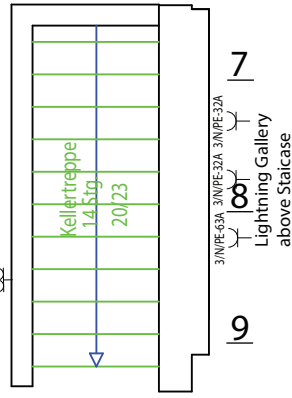

⌘ Dimmer-Channels: Max 230V/10A (Typ E CEE 7/4)